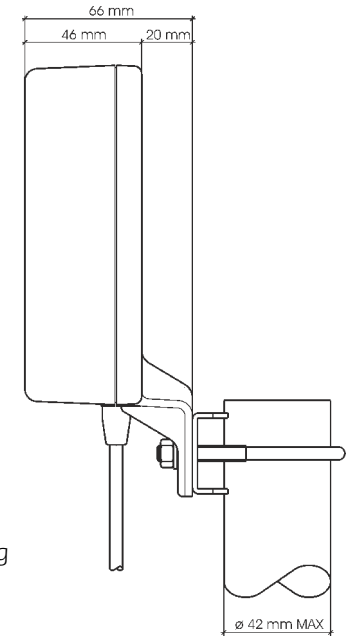

SPECIFICATIONS

Electrical Data

| | | |
|-----------------------|---|--------------------------------|
| Type | Directional mini panel wideband | |
| Frequency Range | 790-960 MHz & 1710-2700 MHz @ SWR ≤ 2 | |
| Impedance | 50 Ω | |
| Half Power Beam Width | see Typical Radiation Patterns | |
| Polarization | Linear Vertical | |
| Gain | LTE 800 & GSM | 6+7 dBi @ 790-960 MHz; |
| | DCS | 9 dBi @ 1710-1880 MHz; |
| | UMTS | 9 dBi @ 1920-2170 MHz |
| | LTE & WLAN | 8+9 dBi @ 2300-2700 MHz |
| Front to back ratio | LTE 800 & GSM | ≥ 12 dB @ 790-960 MHz; |
| | DCS | ≥ 16 dB @ 1710-1880 MHz; |
| | UMTS | ≥ 20 dB @ 1920-2170 MHz |
| | LTE & WLAN | ≥ 10 dB @ 2300-2700 MHz |
| Max Power @ 30°C | LTE 800 & GSM | 30 Watts (CW) @ 790-960 MHz; |
| | DCS | 15 Watts (CW) @ 1710-1880 MHz; |
| | UMTS | 10 Watts (CW) @ 1920-2170 MHz |
| | LTE & WLAN | 10 Watts (CW) @ 2300-2700 MHz |
| Cable Type / Length | 50 Ω LOW LOSS / 30 cm (other length on request) | |
| Connector | SMA-male (other type on request) | |

Mechanical Data

| | | |
|-----------------------|---|--|
| Materials | RAL 7035 Light Grey thermoplastic UV stabilized, galvanized steel | |
| Wind Load @150 km/h | 40 N | |
| Wind Resistance | 180 Km/h | |
| Wind Surface | 0.02 m ² | |
| Operating temperature | -40°C to + 80°C | |
| Dimensions (approx.) | 154 x 134 x 46 mm without bracket | |
| Weight (approx.) | 500 gr | |
| Installation Type | Mast: Ø25-42 mm with U-bolt (included) | |
| | Wall: mounting screw (not included) | |

MOUNTING INSTRUCTIONS

Mast mounting

Wall mounting
(screws not included)

Optional tilting bracket
Mast: Ø 35-50 mm with clamp included
Wall: with mounting screws (not included)

SIRIO
antenne

HI-QUALITY ANTENNAS MADE IN ITALY