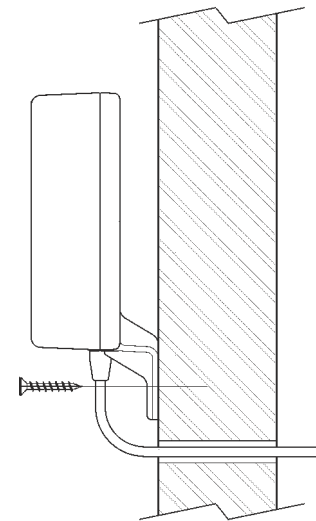

SPECIFICATIONS

Electrical Data

| | | |
|-----------------------|---|--------------------------------|
| Type | Directional mini panel wideband | |
| Frequency Range | 790-960 MHz & 1710-2700 MHz @ SWR ≤ 2 | |
| Impedance | 50 Ω | |
| Half Power Beam Width | see Typical Radiation Patterns | |
| Polarization | Linear Vertical | |
| Gain | LTE 800 & GSM | 6+7 dBi @ 790-960 MHz; |
| | DCS | 9 dBi @ 1710-1880 MHz; |
| | UMTS | 9 dBi @ 1920-2170 MHz |
| | LTE & WLAN | 8+9 dBi @ 2300-2700 MHz |
| Front to back ratio | LTE 800 & GSM | ≥ 12 dB @ 790-960 MHz; |
| | DCS | ≥ 16 dB @ 1710-1880 MHz; |
| | UMTS | ≥ 20 dB @ 1920-2170 MHz |
| | LTE & WLAN | ≥ 10 dB @ 2300-2700 MHz |
| Max Power @ 30°C | LTE 800 & GSM | 30 Watts (CW) @ 790-960 MHz; |
| | DCS | 15 Watts (CW) @ 1710-1880 MHz; |
| | UMTS | 10 Watts (CW) @ 1920-2170 MHz |
| | LTE & WLAN | 10 Watts (CW) @ 2300-2700 MHz |
| Cable Type / Length | 50 Ω LOW LOSS / 30 cm (other length on request) | |
| Connector | SMA-male (other type on request) | |

Mechanical Data

| | | |
|-----------------------|---|--|
| Materials | RAL 7035 Light Grey thermoplastic UV stabilized, galvanized steel | |
| Wind Load @150 km/h | 40 N | |
| Wind Resistance | 180 Km/h | |
| Wind Surface | 0.02 m ² | |
| Operating temperature | -40°C to + 80°C | |
| Dimensions (approx.) | 154 x 134 x 46 mm without bracket | |
| Weight (approx.) | 500 gr | |
| Installation Type | Mast: Ø25-42 mm with U-bolt (included) | |
| | Wall: mounting screw (not included) | |

MOUNTING INSTRUCTIONS

Mast mounting

Wall mounting
(screws not included)

Optional tilting bracket
Mast: Ø 35-50 mm with clamp included
Wall: with mounting screws (not included)

SIRIO
antenne

HI-QUALITY ANTENNAS MADE IN ITALY