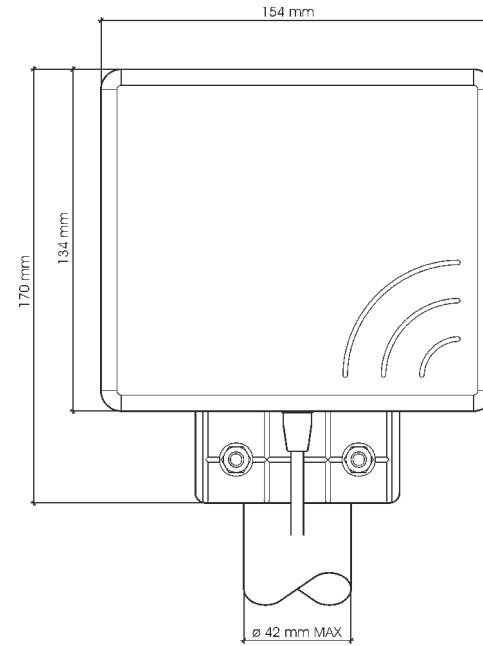

SPECIFICATIONS

Electrical Data

| | | |
|-----------------------|---|--------------------------------|
| Type | Directional mini panel wideband | |
| Frequency Range | 790-960 MHz & 1710-2700 MHz @ SWR ≤ 2 | |
| Impedance | 50 Ω | |
| Half Power Beam Width | see Typical Radiation Patterns | |
| Polarization | Linear Vertical | |
| Gain | LTE 800 & GSM | 6+7 dBi @ 790-960 MHz; |
| | DCS | 9 dBi @ 1710-1880 MHz; |
| | UMTS | 9 dBi @ 1920-2170 MHz |
| | LTE & WLAN | 8+9 dBi @ 2300-2700 MHz |
| Front to back ratio | LTE 800 & GSM | ≥ 12 dB @ 790-960 MHz; |
| | DCS | ≥ 16 dB @ 1710-1880 MHz; |
| | UMTS | ≥ 20 dB @ 1920-2170 MHz |
| | LTE & WLAN | ≥ 10 dB @ 2300-2700 MHz |
| Max Power @ 30°C | LTE 800 & GSM | 30 Watts (CW) @ 790-960 MHz; |
| | DCS | 15 Watts (CW) @ 1710-1880 MHz; |
| | UMTS | 10 Watts (CW) @ 1920-2170 MHz |
| | LTE & WLAN | 10 Watts (CW) @ 2300-2700 MHz |
| Cable Type / Length | 50 Ω LOW LOSS / 30 cm (other length on request) | |
| Connector | SMA-male (other type on request) | |

Mechanical Data

| | | |
|-----------------------|---|--|
| Materials | RAL 7035 Light Grey thermoplastic UV stabilized, galvanized steel | |
| Wind Load @150 km/h | 40 N | |
| Wind Resistance | 180 Km/h | |
| Wind Surface | 0.02 m ² | |
| Operating temperature | -40°C to + 80°C | |
| Dimensions (approx.) | 154 x 134 x 46 mm without bracket | |
| Weight (approx.) | 500 gr | |
| Installation Type | Mast: Ø25-42 mm with U-bolt (included) | |
| | Wall: mounting screw (not included) | |

MOUNTING INSTRUCTIONS

Mast mounting

Wall mounting
(screws not included)

Optional tilting bracket
Mast: Ø 35-50 mm with clamp included
Wall: with mounting screws (not included)

SIRIO
antenne

HI-QUALITY ANTENNAS MADE IN ITALY